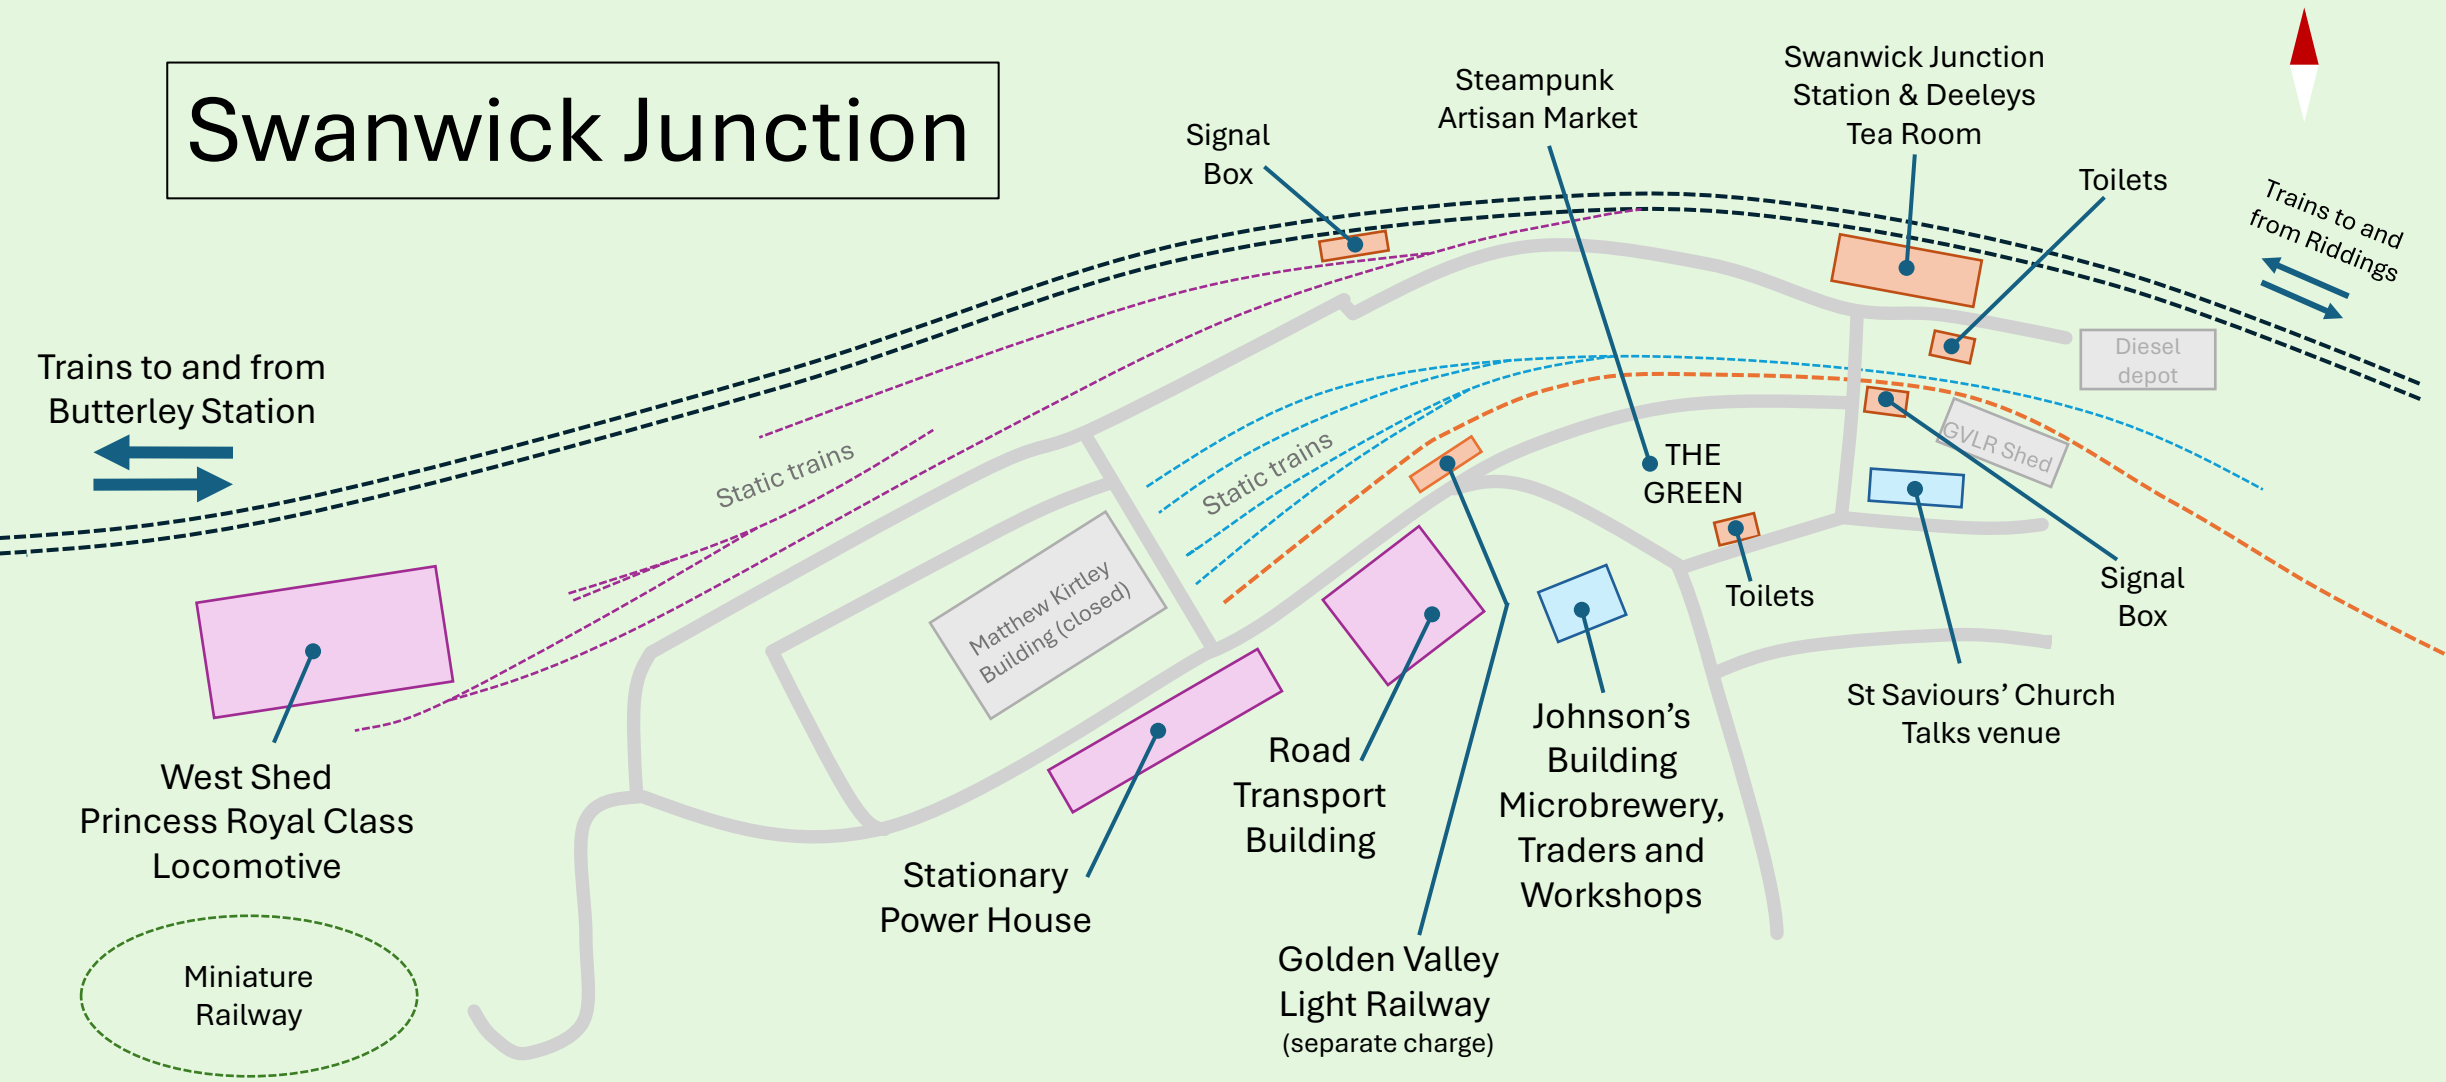

Swanwick Junction

Drawing prepared for Ministry of Steampunk *Steam Trains and Fairytales* event 23 – 24 May 2026
Not to exact scale (but based on Google maps)
NL 09052026